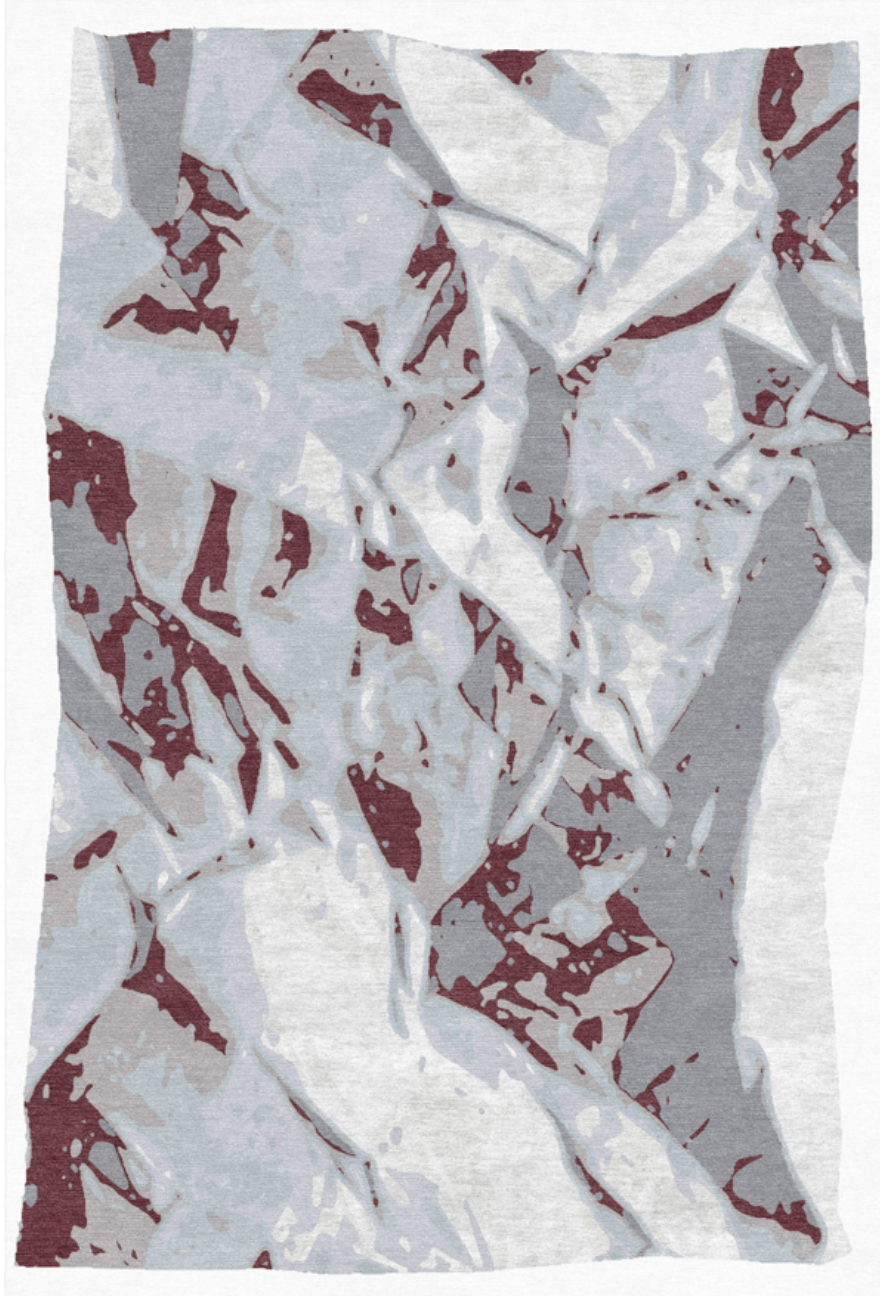

PARCHMENT gray

RUG ART
MAKERS OF FINE CUSTOM RUGS

Cara Woodhouse collection for RUG ART NYC

Details:
Himalayan wool + Chinese
silk Hand-knotted
High/low Cut pile
100knot/inch
Shown: standard colorway
Custom options are available