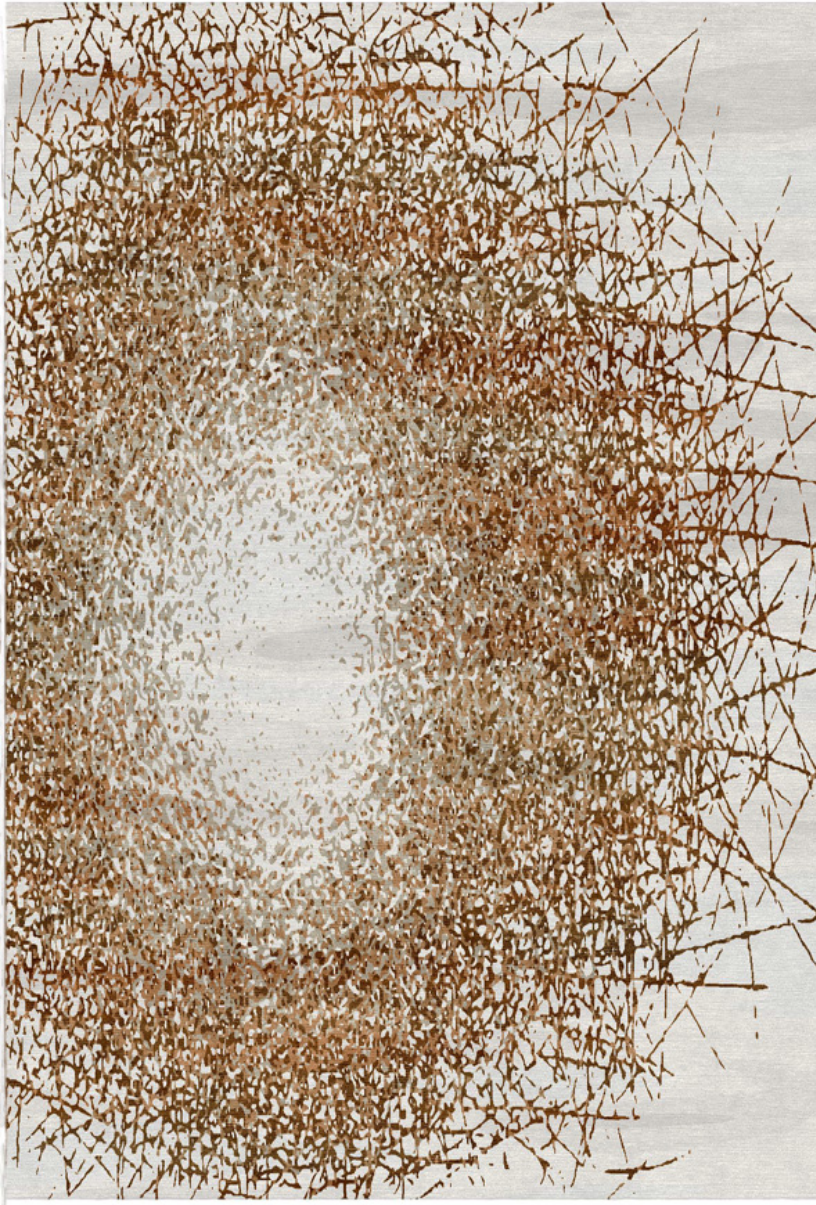

# BRILLIANCE

RUG ART  
MAKERS OF FINE CUSTOM RUGS

---

---

Details:  
Himalayan wool + Chinese silk Hand-knotted  
Sheared Cut pile  
Shown: standard colorway Custom options are  
available

[rugartnyc.com](http://rugartnyc.com)