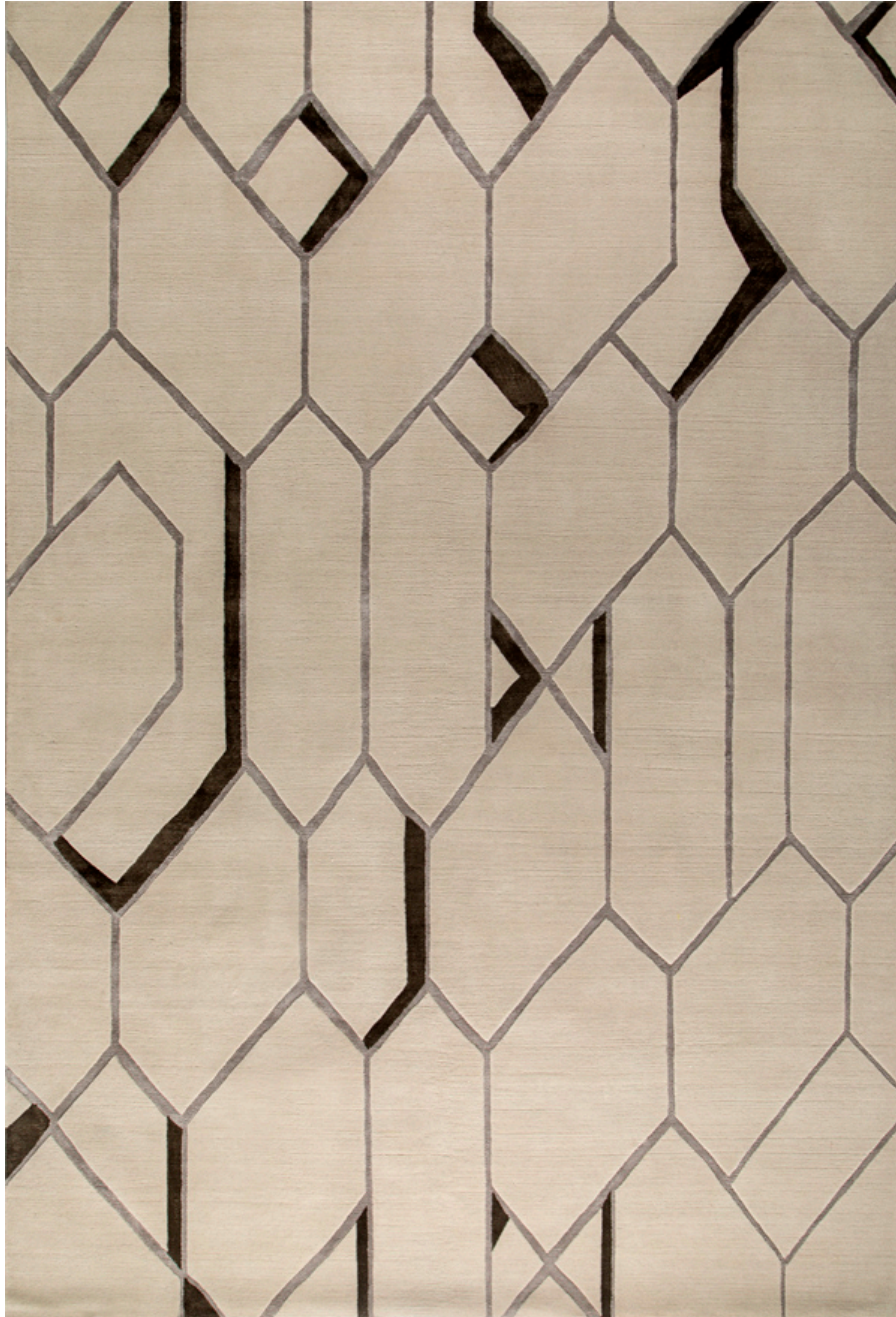

PRAIA

RUG ART
MAKERS OF FINE CUSTOM RUGS

Details:
Himalayan wool + silk
Hand-knotted.
High/low Cut pile
Shown: standard colorway
Custom options are available

rugart.nyc