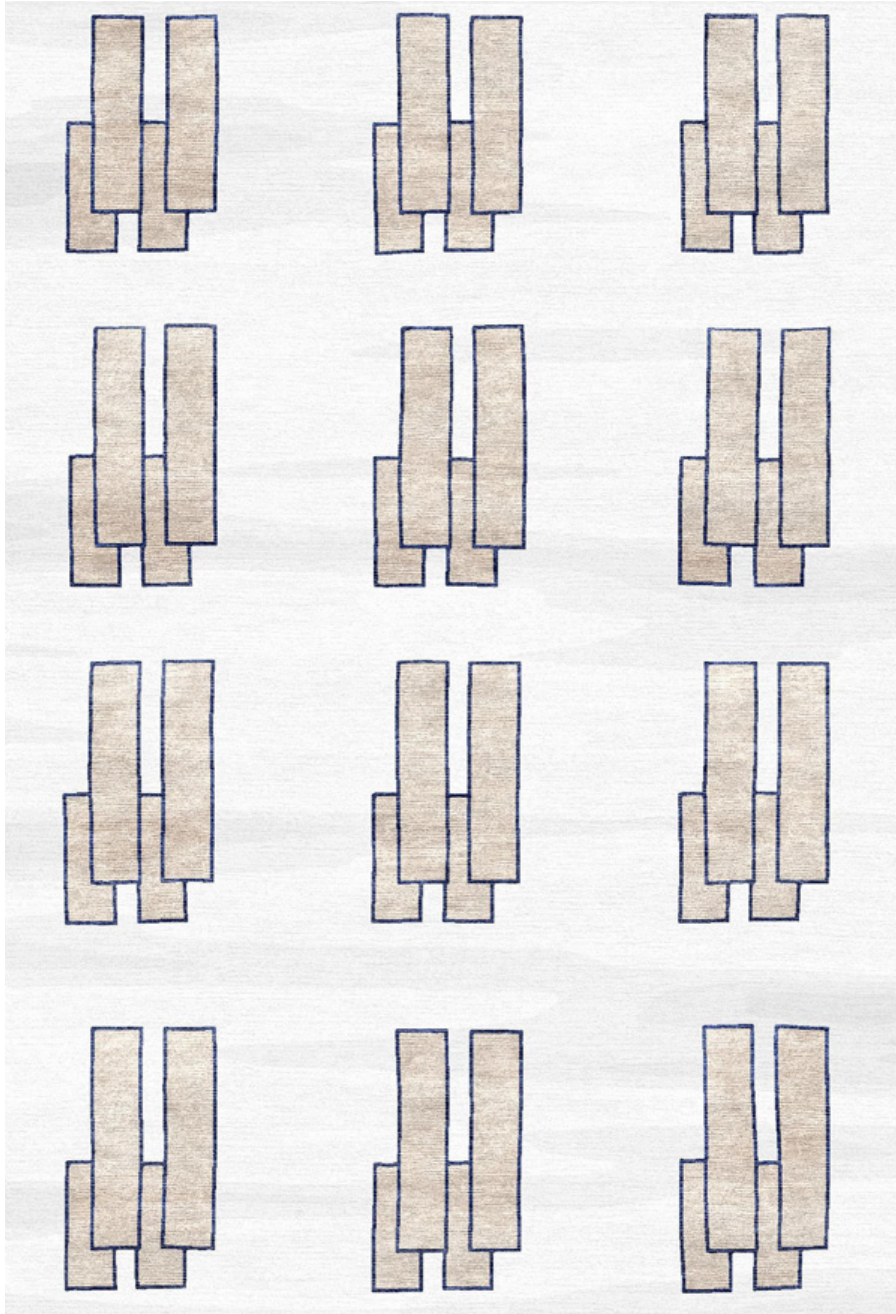

PANORAMA

Details:
Himalayan wool+silk
Hand-knotted.
Cut pile
Shown: standard colorway
Custom options are available

rugart.nyc