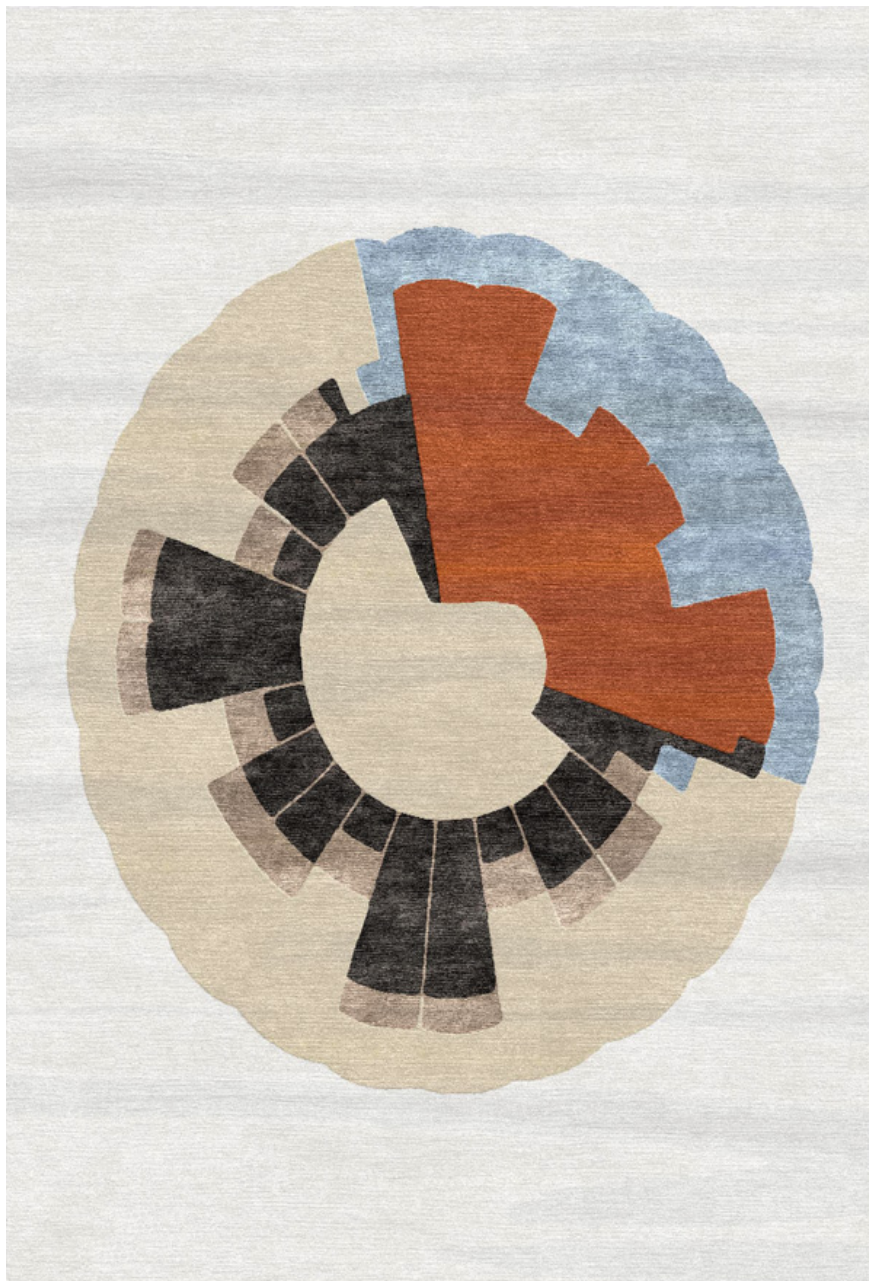

LUXOR

RUG ART  
MAKERS OF FINE CUSTOM RUGS

---

---

Details:  
Himalayan wool + Chinese silk  
Hand-knotted  
high/low Cut pile  
Shown: standard colorway  
Custom options are available

[rugartnyc.com](http://rugartnyc.com)