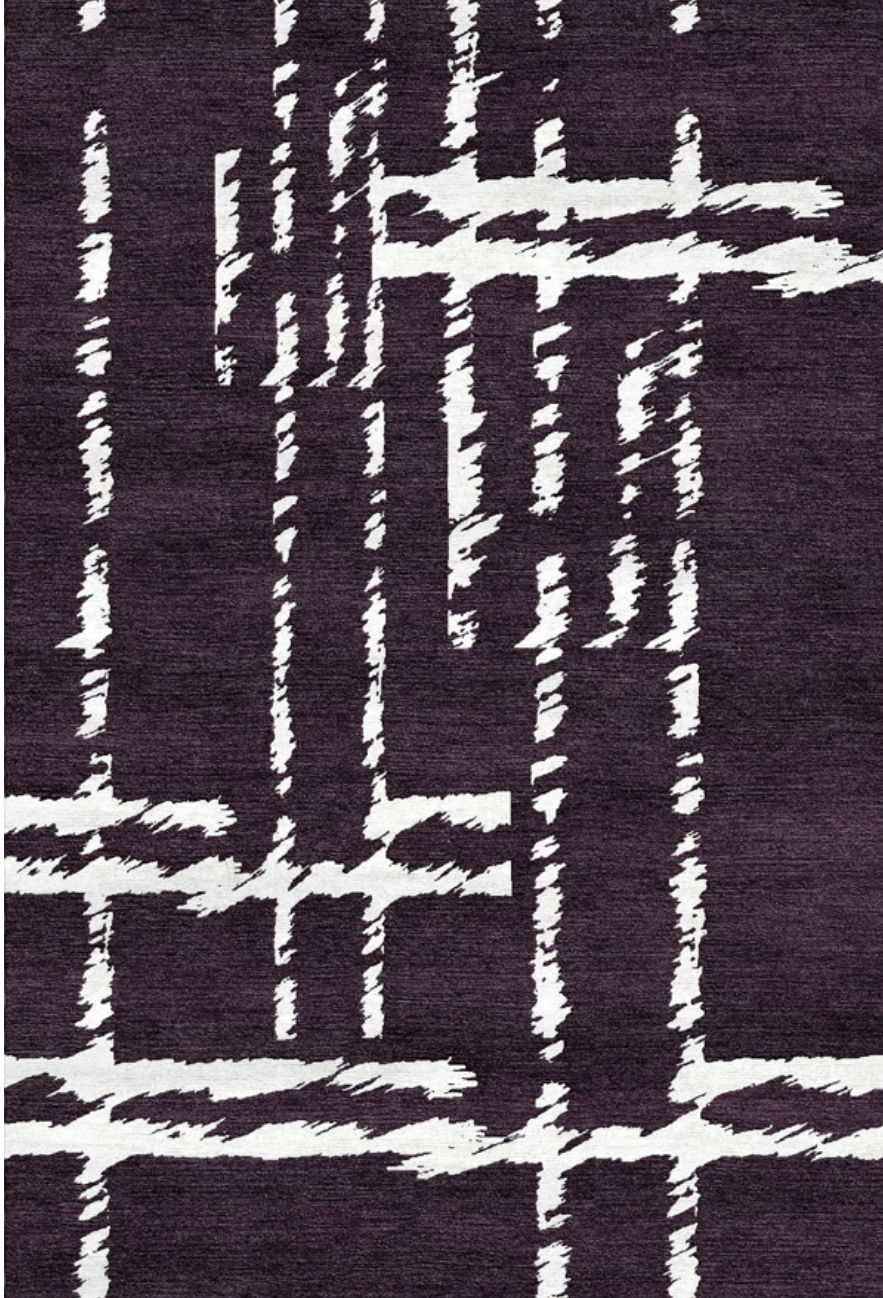

ARIA

RUG ART  
MAKERS OF FINE CUSTOM RUGS

---

---

Details:  
Himalayan wool + Chinese silk  
Hand-knotted  
High-low Cut pile  
Shown: standard colorway  
Custom options are available

[rugartnyc.com](http://rugartnyc.com)