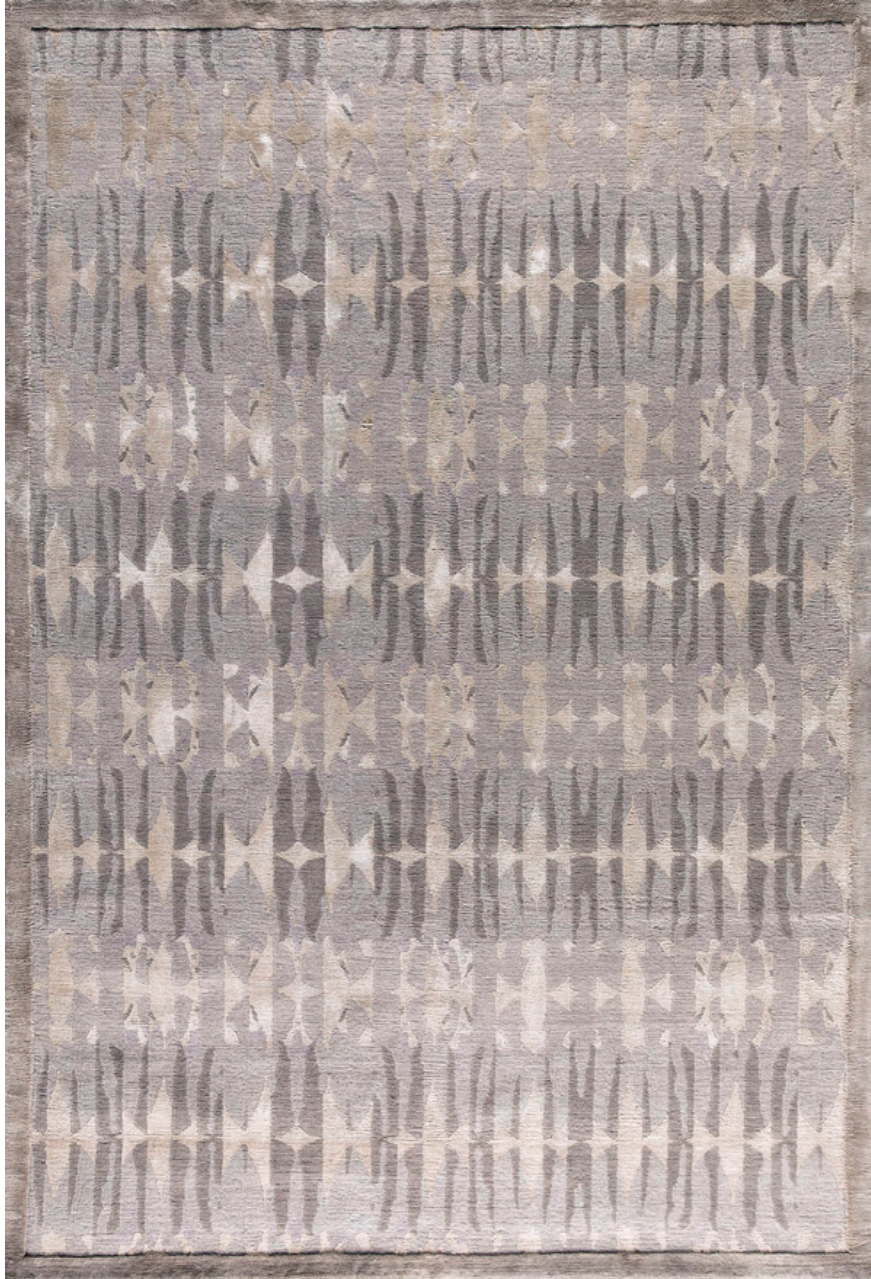

QUEST

RUG ART  
MAKERS OF FINE CUSTOM RUGS

---

---

Details:  
Himalayan wool + Chinese silk  
Hand-knotted  
high/low Cut pile  
Shown: standard colorway  
Custom options are available

[rugartnyc.com](http://rugartnyc.com)