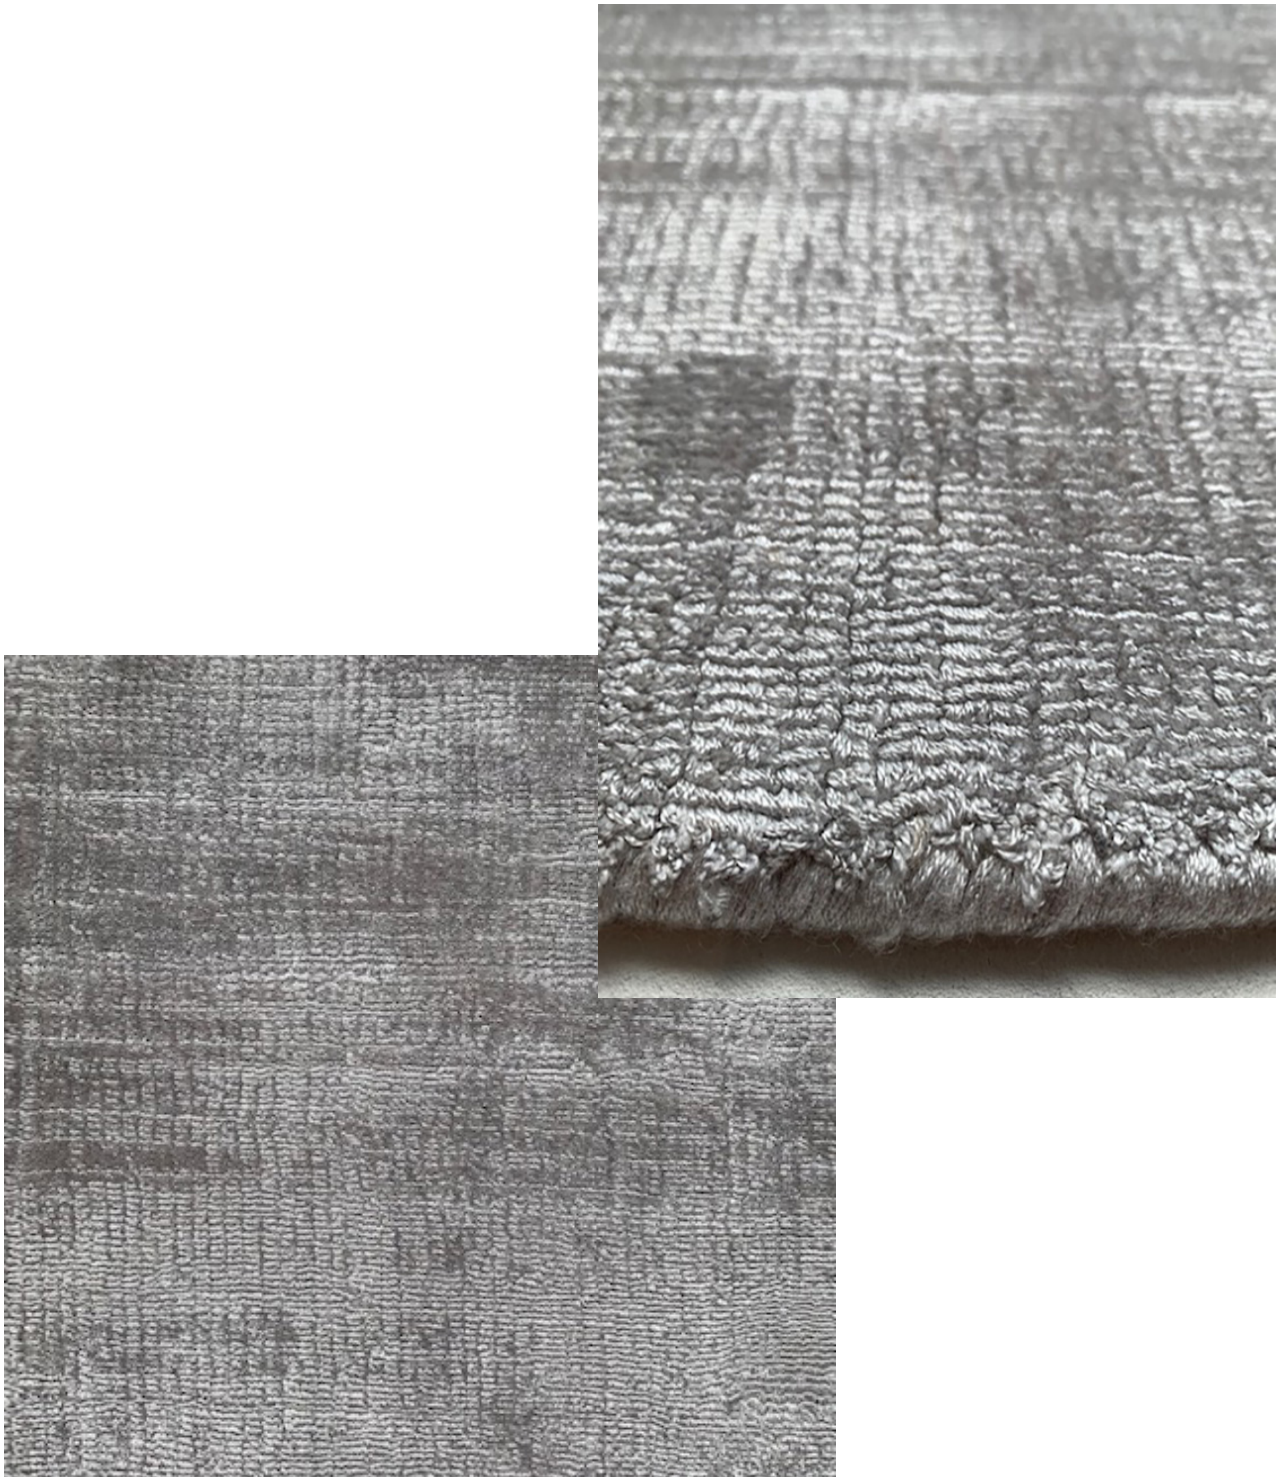

ENZO BQ11

RUG ART  
MAKERS OF FINE CUSTOM RUGS

---

Details:  
Loom knotted  
Bamboo silk  
Loop pile  
Shown: standard colorway  
Custom options are available

[rugartnyc.com](http://rugartnyc.com)