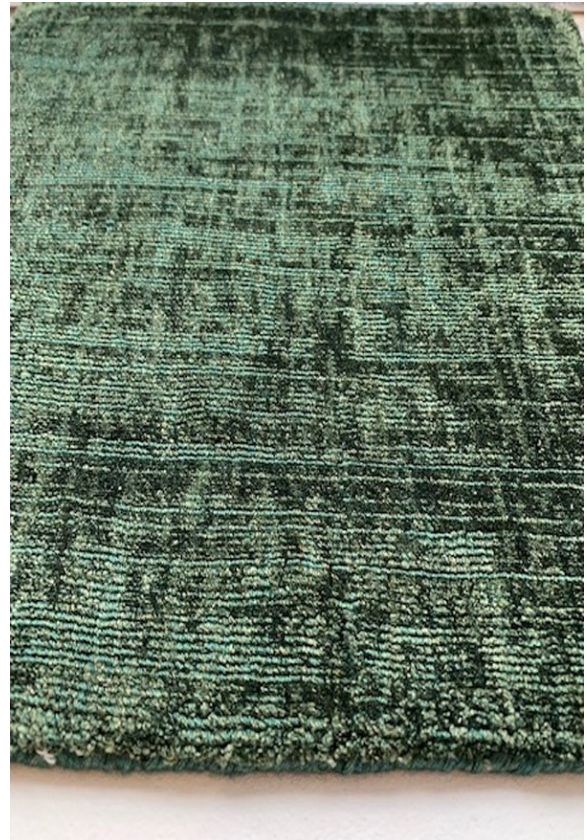

ENZO CR01

RUG ART
MAKERS OF FINE CUSTOM RUGS

Details:
Loom knotted
Bamboo silk
Loop pile
Shown: standard colorway
Custom options are available

rugartnyc.com