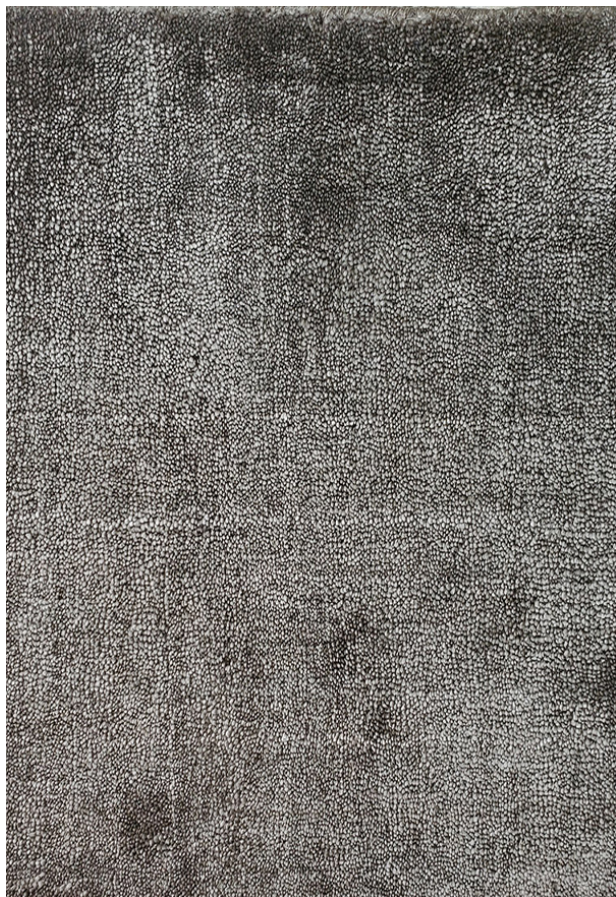

LEXINGTON lichen

RUG ART
MAKERS OF FINE CUSTOM RUGS

40X40 COLLECTION

Details:
Handwoven
ART silk
Cut pile 10mm
Shown: standard colorway
Custom options are available

rugart.nyc