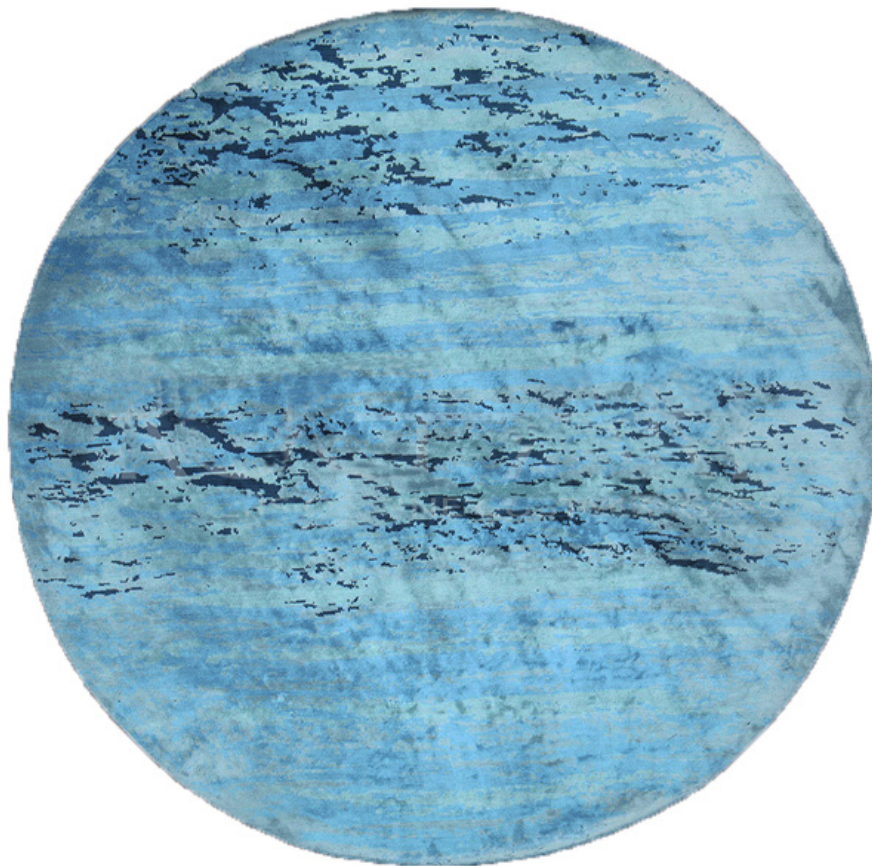

WILDCARD ROUND

RUG ART
MAKERS OF FINE CUSTOM RUGS

Details:
Himalayan wool + Chinese silk Hand-knotted
Cut pile
Shown: standard colorway
Custom options are available

rugart.nyc