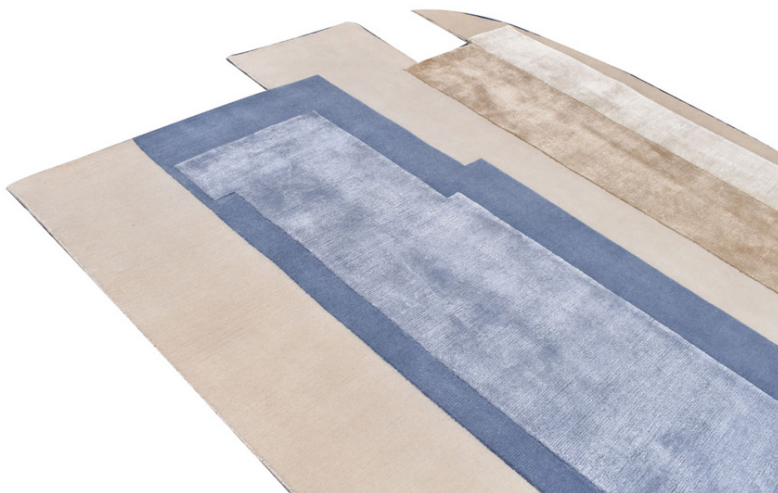

NOVA odd-shape

RUG ART
MAKERS OF FINE CUSTOM RUGS

Details:
Hand-knotted
Himalayan wool & Silk
High-low Cut pile
Shown: standard colorway
Custom options are available

rugart.nyc