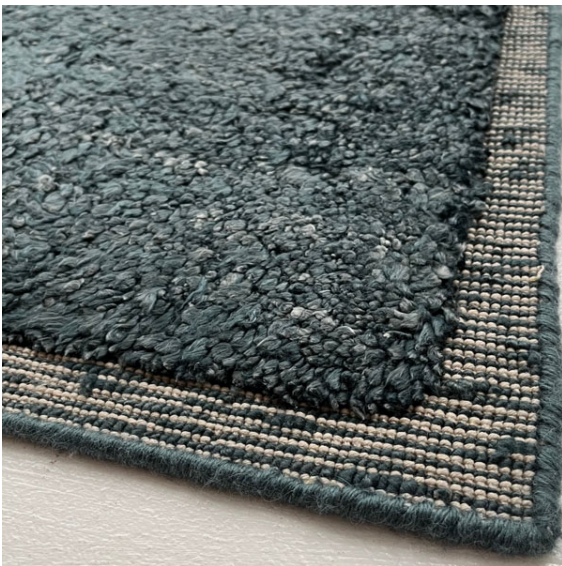

CARMEL BL02

RUG ART
MAKERS OF FINE CUSTOM RUGS

Details:
Wool & Bamboo silk
Loom knotted
Loop border & center Cut pile
Shown: standard colorway Custom
options are available

rugartnyc.com