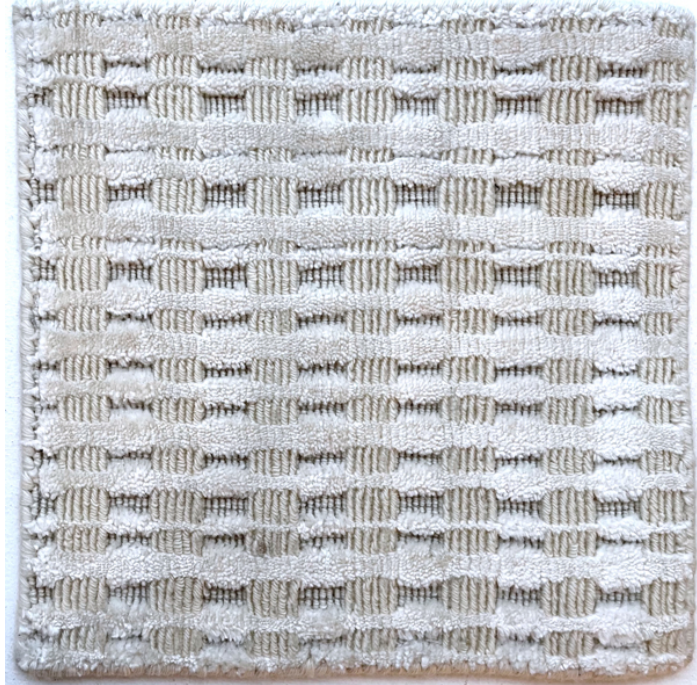

ROYAL WHITE

RUG ART  
MAKERS OF FINE CUSTOM RUGS

Details:  
Wool & Bamboo silk  
Loom knotted  
Loop & Cut pile  
Shown: standard colorway  
Custom options are available

[rugartnyc.com](http://rugartnyc.com)