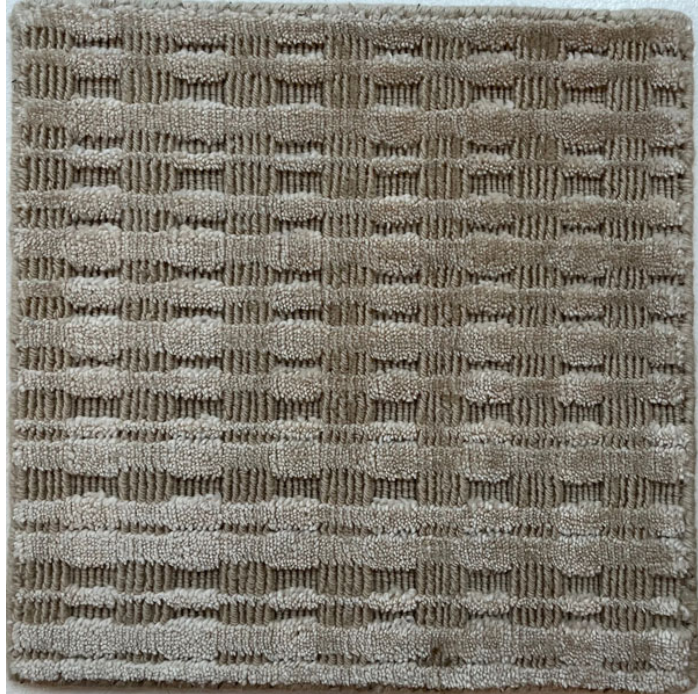

ROYAL AF12

RUG ART
MAKERS OF FINE CUSTOM RUGS

Details:
Wool & Bamboo silk
Loom knotted
Loop & Cut pile
Shown: standard colorway
Custom options are available

rugartnyc.com