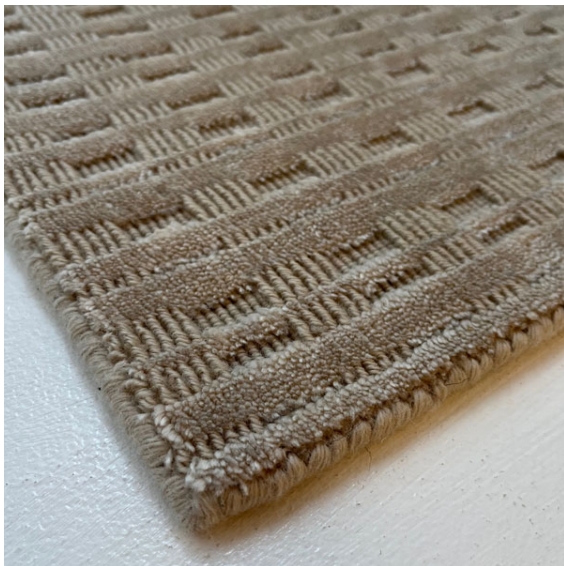

ROYAL AF12

RUG ART
MAKERS OF FINE CUSTOM RUGS

Details:
Wool & Bamboo silk
Loom knotted
Loop & Cut pile
Shown: standard colorway
Custom options are available

rugartnyc.com