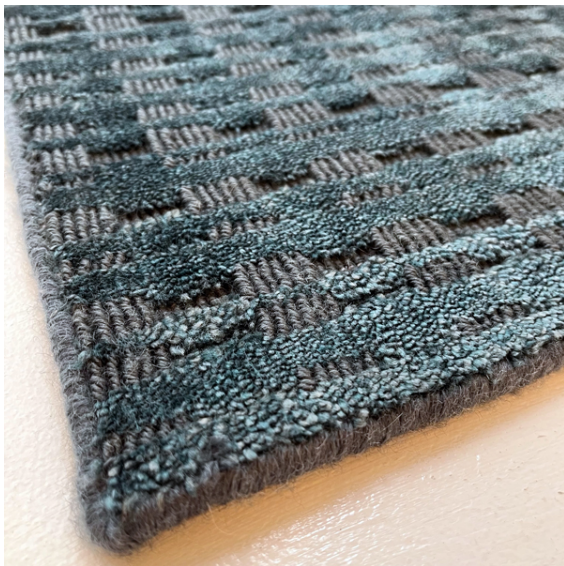

ROYAL BL02

RUG ART  
MAKERS OF FINE CUSTOM RUGS

---

---

Details:  
Wool & Bamboo silk  
Loom knotted  
Loop & Cut pile  
Shown: standard colorway  
Custom options are available

[rugartnyc.com](http://rugartnyc.com)