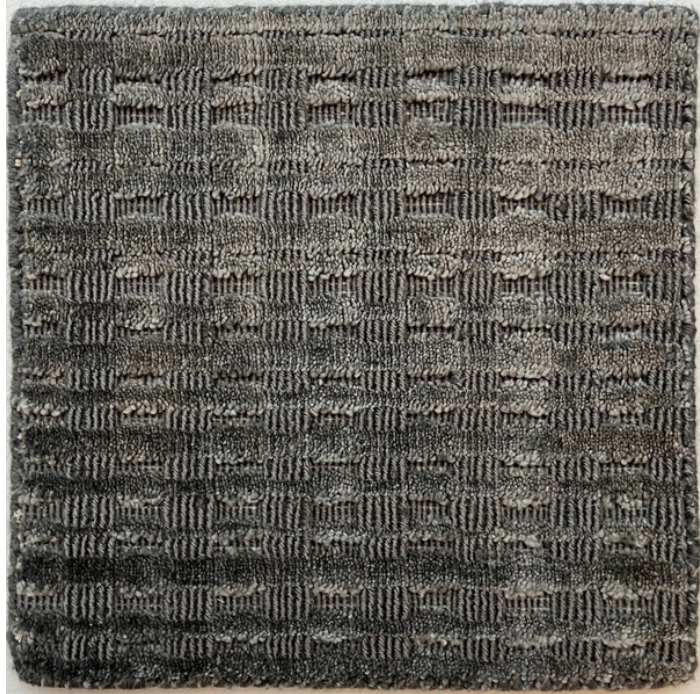

ROYAL BM04

RUG ART
MAKERS OF FINE CUSTOM RUGS

Details:
Wool & Bamboo silk
Loom knotted
Loop & Cut pile
Shown: standard colorway
Custom options are available

rugartnyc.com