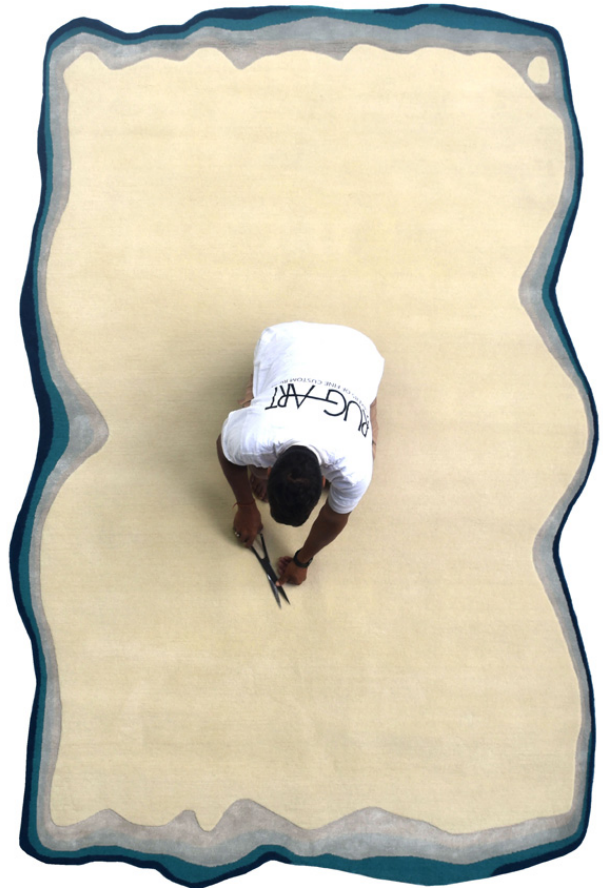

# SURF

RUG ART  
MAKERS OF FINE CUSTOM RUGS

Details: Irregular shape  
Himalayan wool + silk Hand-knotted  
High/low Loop-Cut pile  
100knot/inch  
Shown: standard colorway Custom options are available

[rugartnyc.com](http://rugartnyc.com)