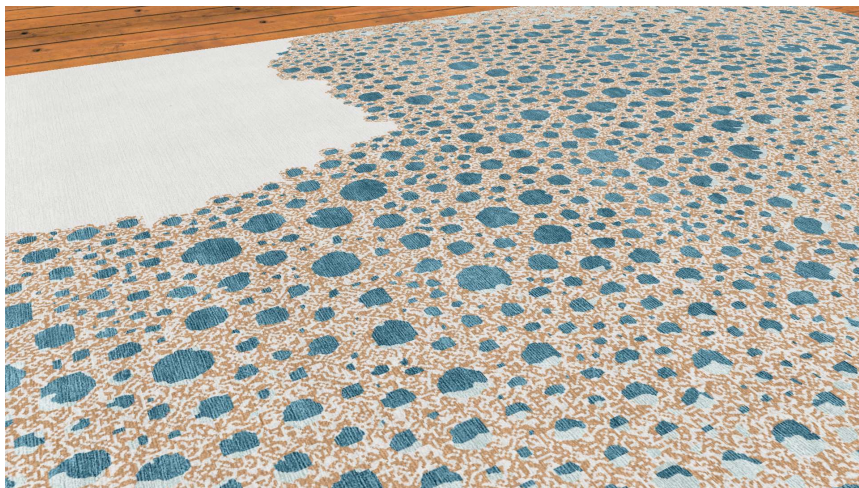

# CAST

RUG ART  
MAKERS OF FINE CUSTOM RUGS

---

---

Details:  
Himalayan wool + Chinese silk  
Hand-knotted  
Cut pile  
Shown: standard colorway  
Custom options are available

[rugartnyc.com](http://rugartnyc.com)