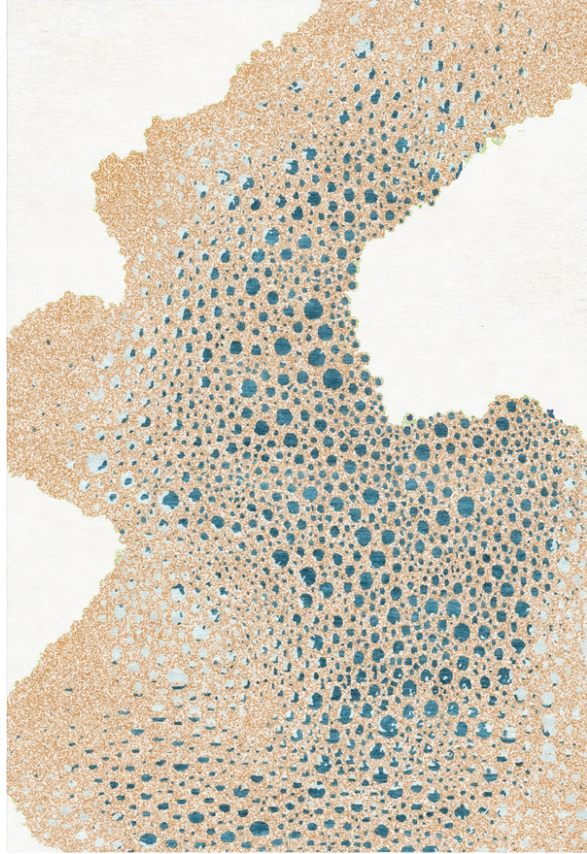

# CAST

RUG ART  
MAKERS OF FINE CUSTOM RUGS

---

---

Details:  
Himalayan wool + Chinese silk  
Hand-knotted  
Cut pile  
Shown: standard colorway  
Custom options are available

[rugartnyc.com](http://rugartnyc.com)